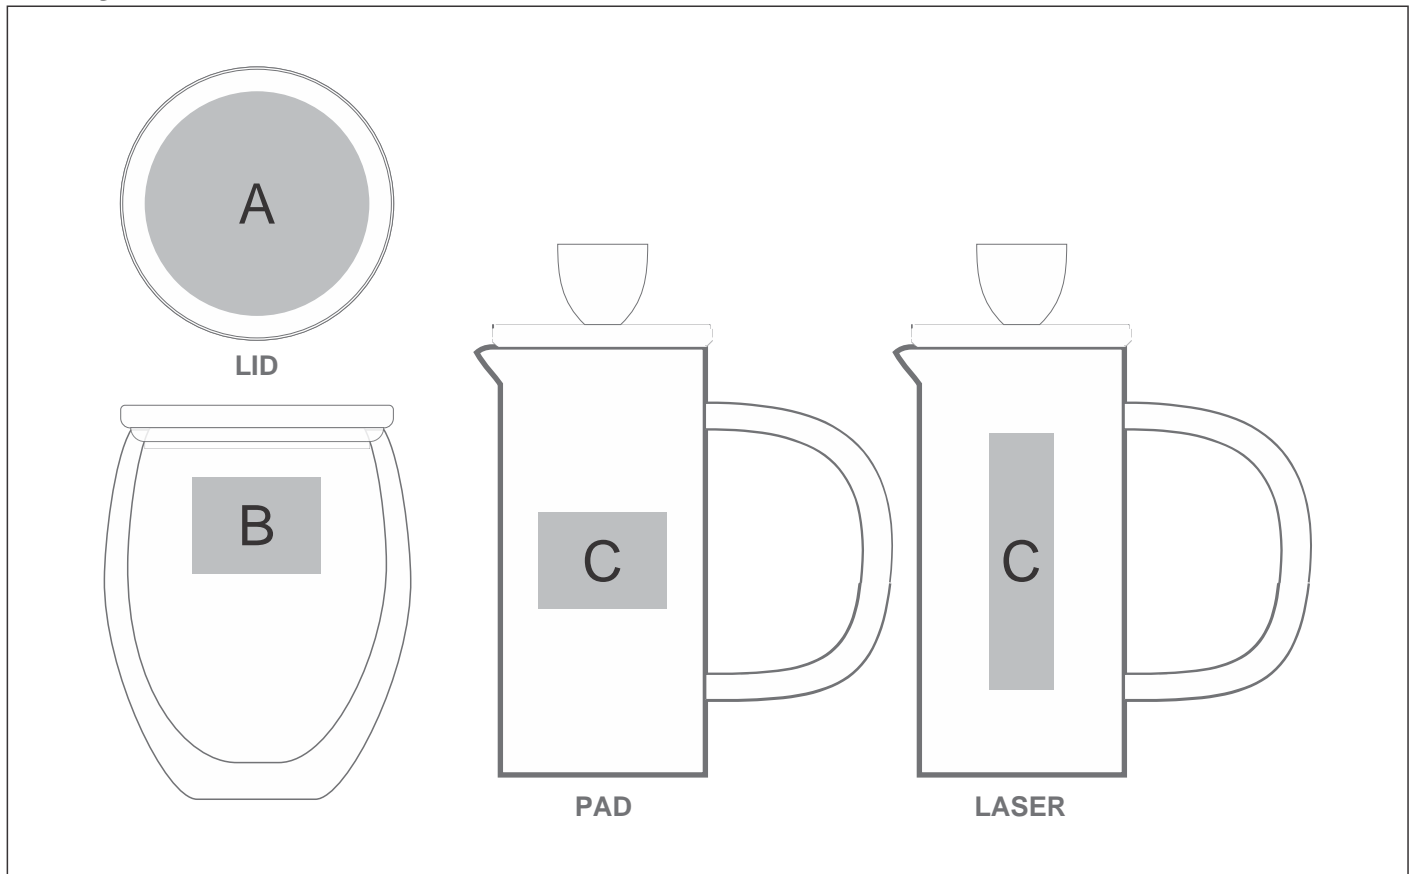

### Need to know:

- Includes 1-Position Laser Engraving on the Mug AND 1-Colour, 1-Position Pad Print on the Plunger (setup fees apply)

- Laser Colour: Tonal.

(POS A) - Due to tonal variations in the wood the laser engraving will vary from one item to the next and will likely vary in the same item.

### **Position A**

1. Laser Engraving (LC)  
N/A  
Size: 70mm wide x 70mm high
2. Pad Printing (PB)  
4 Colours  
Size: 40mm wide x 40mm high

### **Position C**

1. Pad Printing (PC)  
4 Colours  
Size: 40mm wide x 30mm high
2. Laser Engraving (LC)  
N/A  
Size: 20mm wide x 80mm high

### **Position B**

1. Pad Printing (PC)  
4 Colours  
Size: 40mm wide x 30mm high